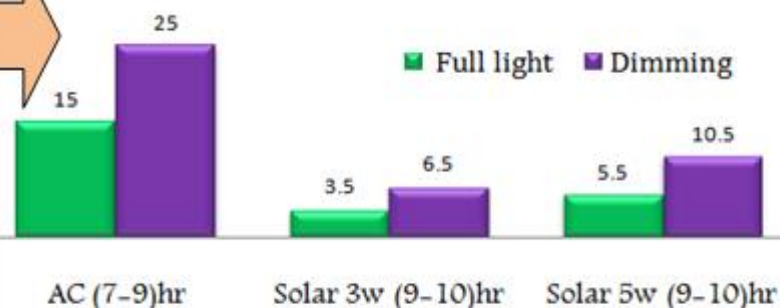

- ✓ Battery deep discharge
- ✓ Battery over charge
- ✓ Battery/Solar Reverse polarity

**Charging vs. Back up**

Marketing By:

SSEEL345

**LUMENS AT 1MTR**

Full Light: 112lumens

Dimming: 60 Lumens

**SolarSack**