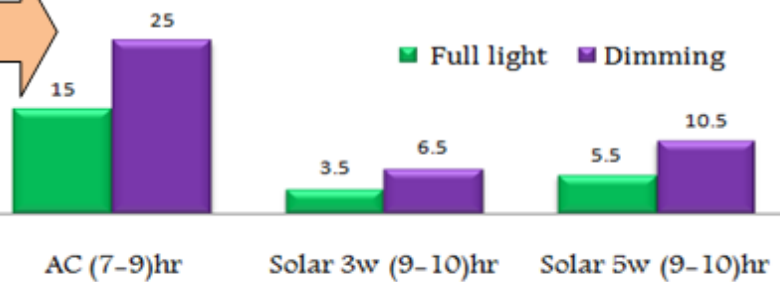

Charging vs. Back up

Marketing By:

SSEEL545

www.solarsack.in
info@solarsack.in
9238412384

Specification: Charging & Low battery Indicator

3/5Wp solar module	AC Charging	6v/4.5Ah Battery
3W light output	2Stage Dimming	ABS Housing

PROVISIONS:

- ✓ On-Off Switch
- ✓ High/Low Switch
- ✓ Fuse & Plug in socket for PV
- ✓ AC Charger

PROTECTIONS:

- ✓ Battery deep discharge
- ✓ Battery over charge
- ✓ Battery/Solar Reverse polarity